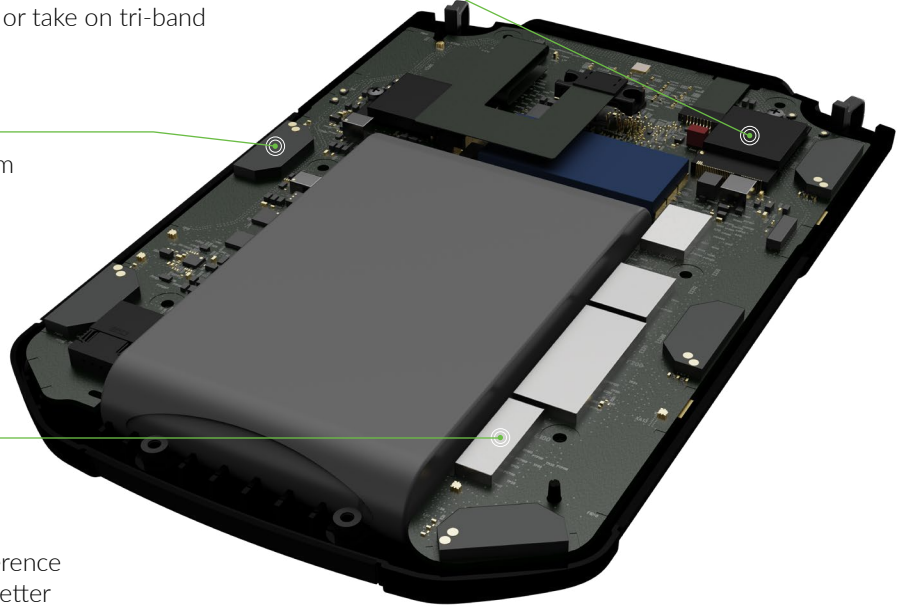

Ekahau Sidekick 2

4 Enterprise-Grade Tri-Band Wi-Fi Radios

Capture more data in less time with 4 tri-band Wi-Fi radios that scan 2.4, 5 and 6 GHz frequency bands faster than the original Sidekick scans just 2.4 and 5. Supercharge your dual-band network survey speeds or take on tri-band networks faster than you've ever surveyed before.

9 Custom Wideband 3D Antennas

Get unbeatable accuracy and reliability with 9 custom designed 3D antennas positioned for optimum omnidirectional measurement consistency. By eliminating variances between devices, you can trust the data collected is always accurate and actionable.

50 Sweeps/Second Spectrum Analyzer

See the invisible Wi-Fi spectrum from 2,400–7,125 MHz in brilliant high definition with the fastest refresh rates so you'll never miss a microsecond of interference. Capture quicker interference events and zoom in to the smallest details with 4X better resolution bandwidth.