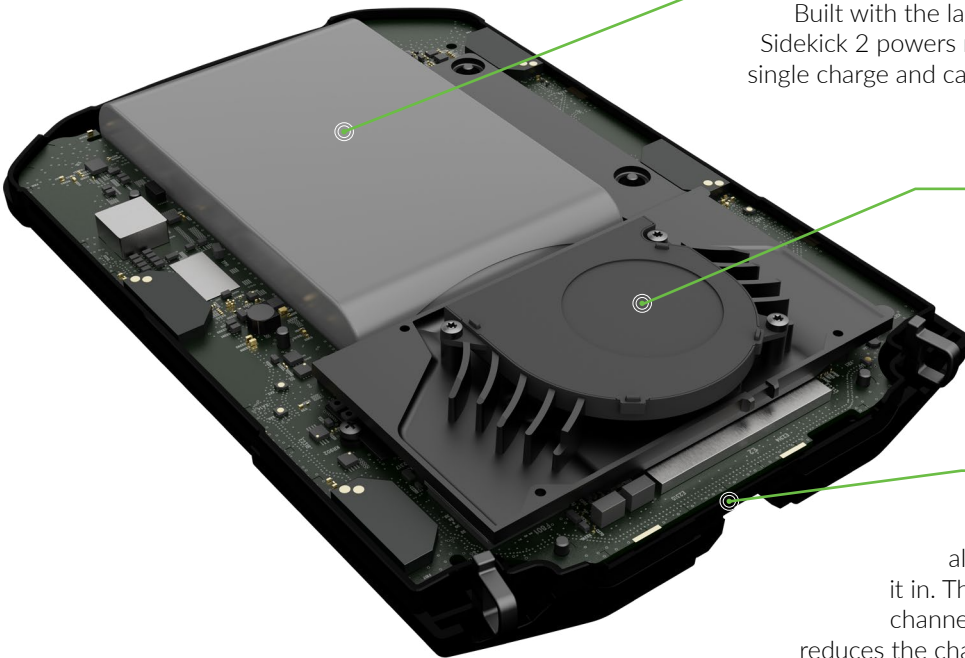

Now Featuring USB-C Connectivity

Charge faster and with improved reliability thanks to a USB-C connection port that's always the 'right way' no matter how you plug it in. The snug fit and reinforced cable management channel takes the pressure off your connection and reduces the chance of an accidental mid-survey disconnect.